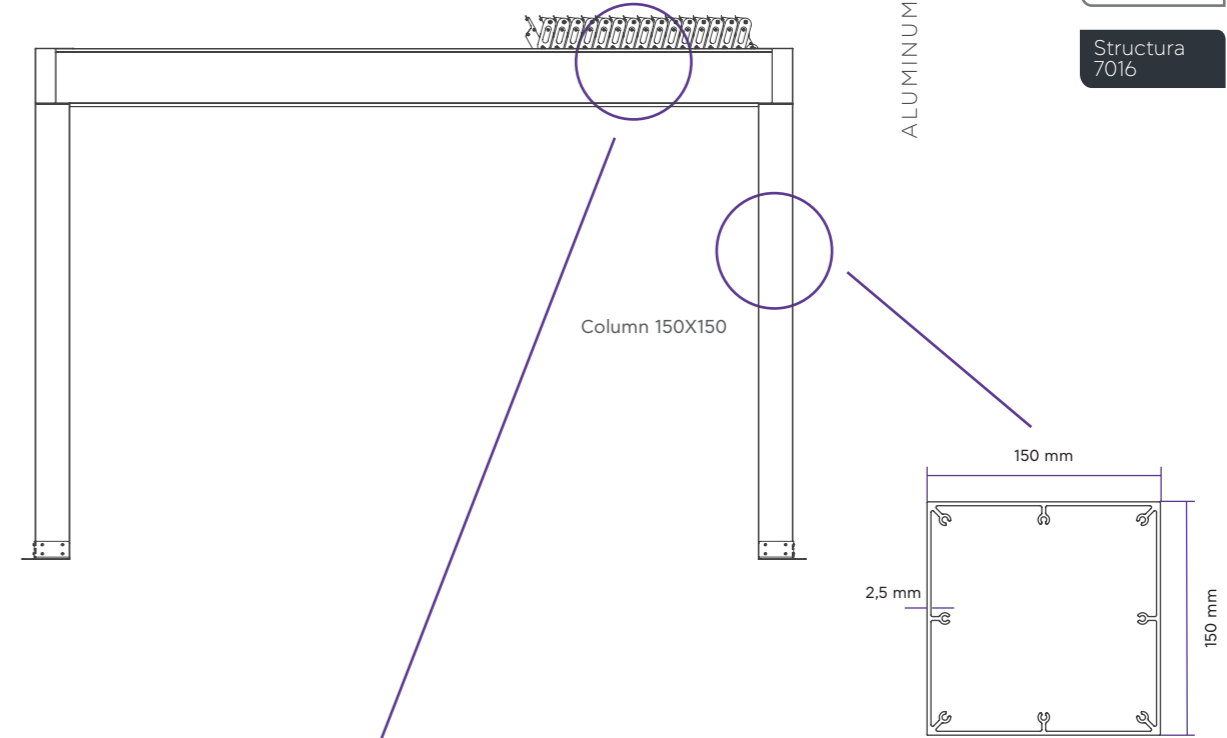

General Information

Structure Colors