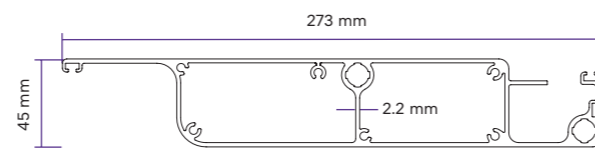

Technical Characteristics

Option for insulation foam inside the panels (polyurethane - PU)

Dimensions:

- Maximum Width 4.5m.
- Maximum Projection with 4 columns 5.99m.
- Maximum Projection with 6 columns 7.37m.

- ▶ LED Lighting Systems:
Perimetric LED Lighting

- ▶ Column bracket with water extraction, option 1

- ▶ Column bracket with water extraction, option 2

- 1 Rafter 50X237
- 2 Gutter 99.5X99.5

- 3 Panel 273X45