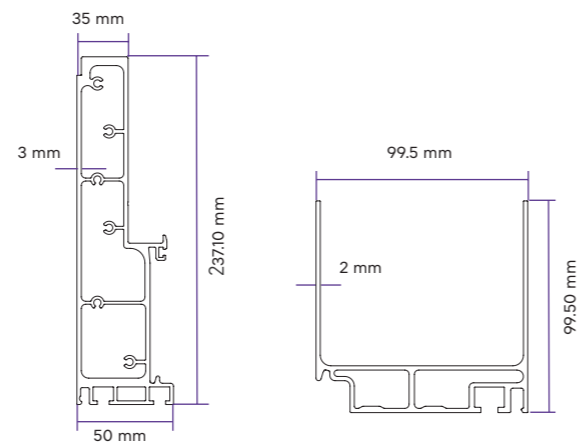

Technical Characteristics

Option for insulation foam inside the panels (polyurethane - PU)

Dimensions:

- Maximum Width 4.5m.
- Maximum Projection with 4 columns 5.99m.
- Maximum Projection with 6 columns 7.37m.

- ▶ LED Lighting Systems:
Perimetric LED Lighting

- ▶ Column bracket with water extraction, option 1

- ▶ Column bracket with water extraction, option 2

- 1 Rafter 50X237
- 2 Gutter 99.5X99.5

- 3 Panel 273X45