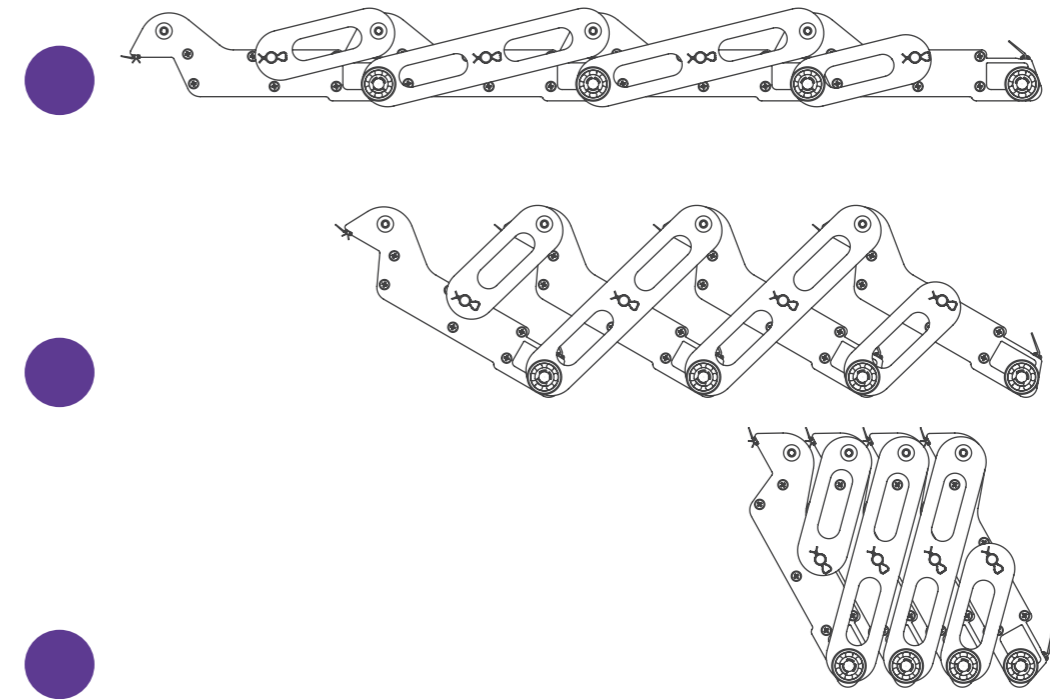

General Information

Structure Colors