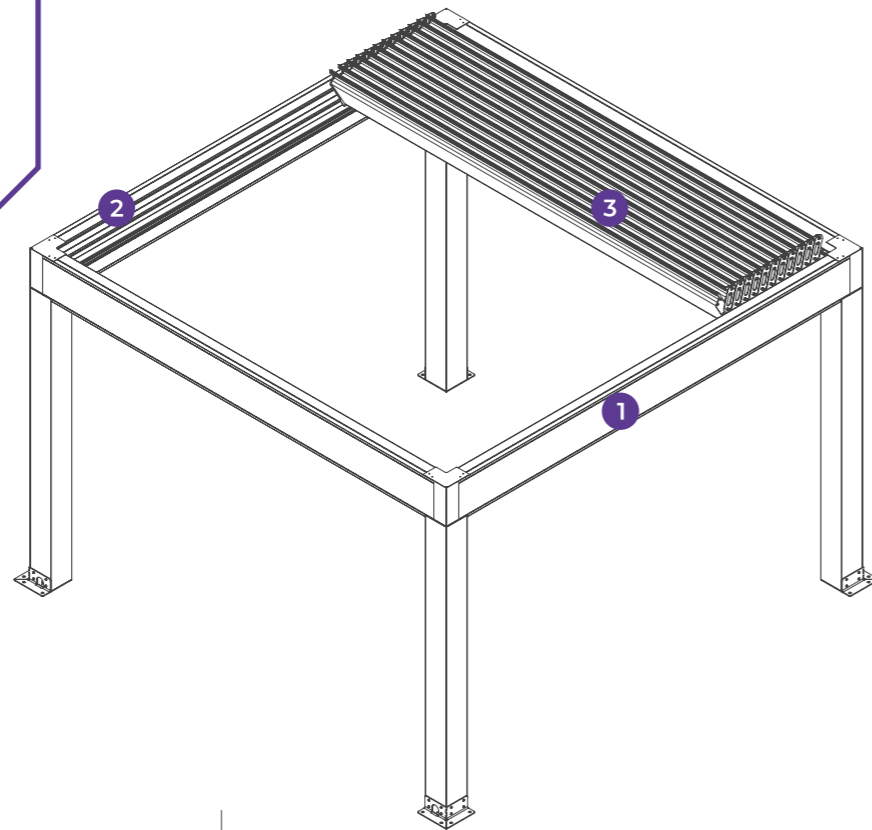

Technical Characteristics

Option for insulation foam inside the panels (polyurethane - PU)

Dimensions:

- Maximum Width 4.5m.
- Maximum Projection with 4 columns 5.99m.
- Maximum Projection with 6 columns 7.37m.

- ▶ LED Lighting Systems:
Perimetric LED Lighting

- ▶ Column bracket with water extraction, option 1

- ▶ Column bracket with water extraction, option 2

- 1 Rafter 50X237
- 2 Gutter 99.5X99.5

- 3 Panel 273X45